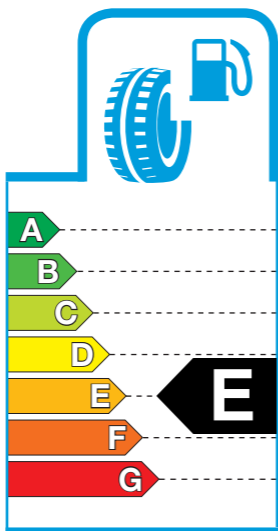

TOYO TIRES

OBSERVE S944

225/55 R19 99V

4 981910 532538

TOYO TIRE CORPORATION
www.toyotires-global.com

1222/2009 - C1