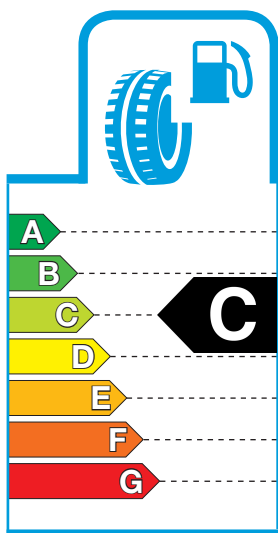

TOYO TIRES

SNOWPROX S954 SUV

255/65 R17 114H XL

4 981910 799399

TOYO TIRE CORPORATION
www.toyotires-global.com

1222/2009 - C1