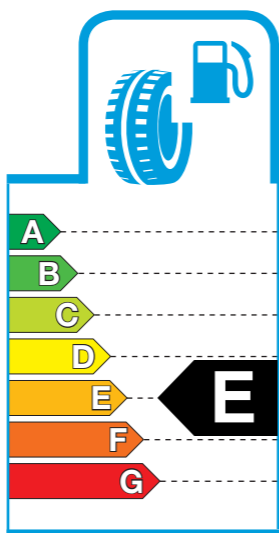

TOYO TIRES

SNOWPROX S954 SUV

275/45 R20 110V XL

4 981910 500803

TOYO TIRE CORPORATION
www.toyotires-global.com

1222/2009 - C1